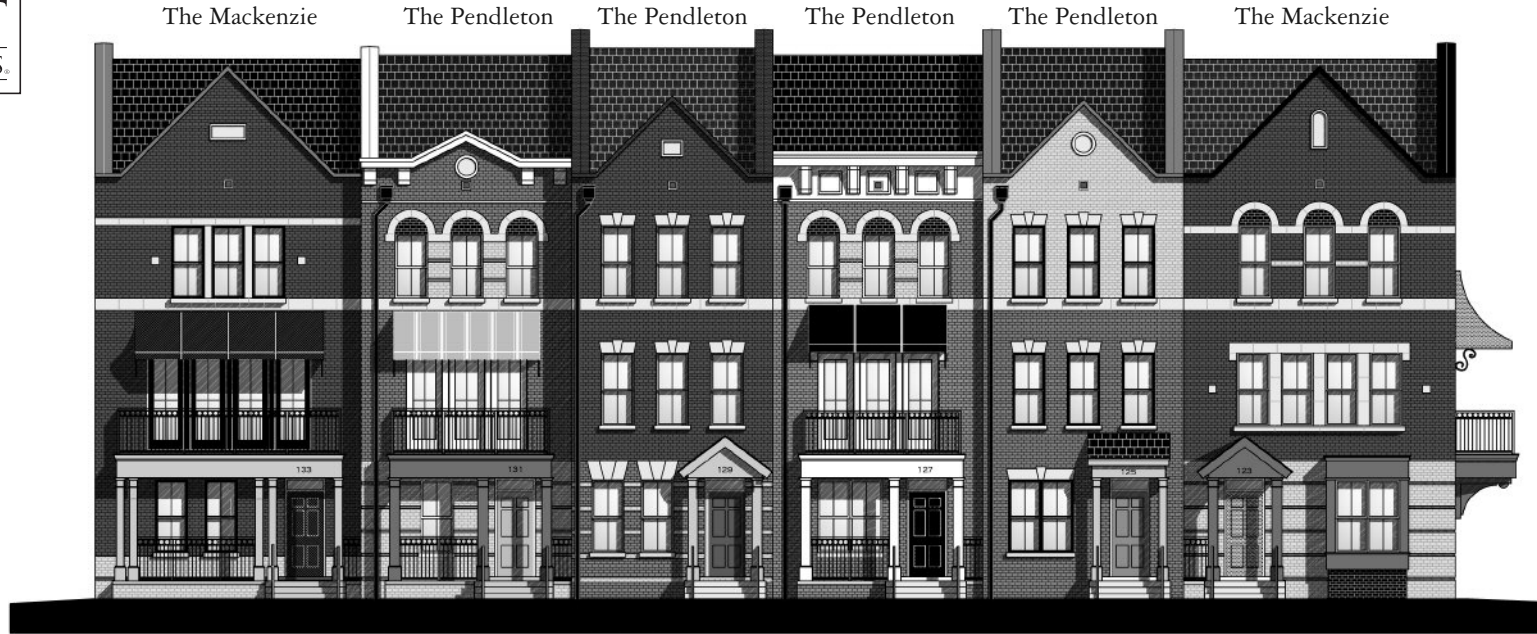

The Pendleton

Front Elevation

Back Elevation

Side Elevation

The Pendleton

Two Bedrooms + Office/Media Room / 2 Full Baths, 2 Half-Baths
1-Car Garage / Approximately 1,660 Heated Square Feet

First Floor

Second Floor

Third Floor