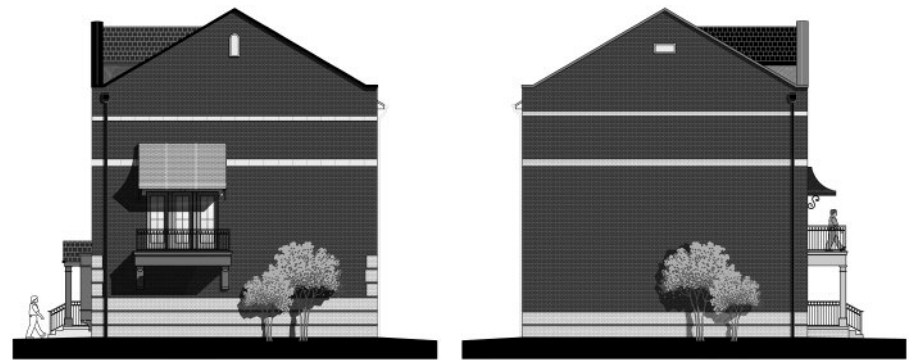

The Pendleton

Front Elevation

Back Elevation

Side Elevation

The Pendleton

Two Bedrooms + Office/Media Room / 2 Full Baths, 2 Half-Baths
1-Car Garage / Approximately 1,660 Heated Square Feet

First Floor

Second Floor

Third Floor