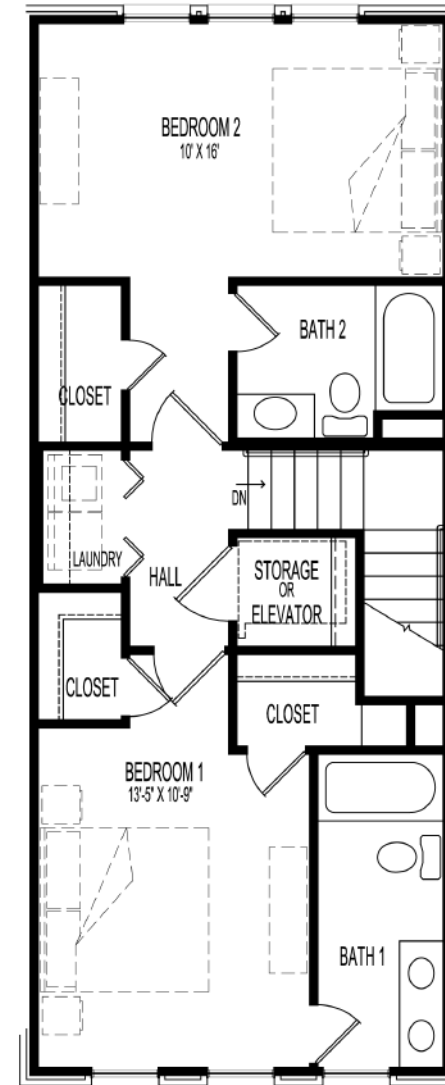

The Pendleton

Front Elevation

Back Elevation

Side Elevation

The Pendleton

Two Bedrooms + Office/Media Room / 2 Full Baths, 2 Half-Baths
1-Car Garage / Approximately 1,660 Heated Square Feet

First Floor

Second Floor

Third Floor